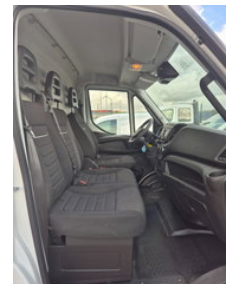

DIFRENT

RENTING & USED TRUCKS

Iveco Daily 35 S 14

General features

Brand	Iveco
Model	Daily
Subcategory	Closed
Odometer reading	26.650km
Construction year	2024
Date of first registration	03-06-2024
Color	White
Condition	Used
General condition	Very good
Fuel	Diesel
Emission class	Euro 6
Reference	05636566

Characteristics

Empty weight

2.375kg

Load capacity	1.050kg
GVW	3.500kg
Serial number	ZCFCL35A205636566
Cylinder contents	2.287cc

Iveco Daily 35 S 14

Technical specifications

Transmission	Manual
--------------	--------