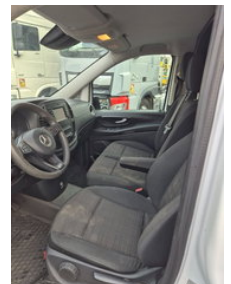

DIFRENT

RENTING & USED TRUCKS

Mercedes-Benz VITO 116 CDI

General features

Brand	Mercedes-Benz
Subcategory	Closed
Odometer reading	227.300km
Construction year	2017
Date of first registration	11-12-2017
Color	White
Condition	Used
General condition	Very good
Fuel	Diesel
Emission class	Euro 6
Reference	13228362

Characteristics

Empty weight

2.173kg

Load capacity	552kg
GVW	2.800kg
Serial number	WDF44760313228362
Cylinder contents	2.143cc

Mercedes-Benz VITO 116 CDI

Technical specifications

Transmission	Automatic
--------------	-----------