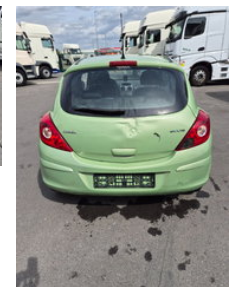

DIFRENT

RENTING & USED TRUCKS

Opel Corsa eco flex

General features

Brand	Opel
Model	Corsa
Subcategory	Coupé
Odometer reading	210.705km
Construction year	2011
Date of first registration	13-01-2011
Color	Green
Condition	Used
Fuel	Petrol
Emission class	Euro 5

Characteristics

Door count

3

Cylinder contents

1.229cc

Opel Corsa eco flex

Technical specifications

Transmission	Manual
--------------	--------

Engine output	69hp
---------------	------

Accessories

- Power steering