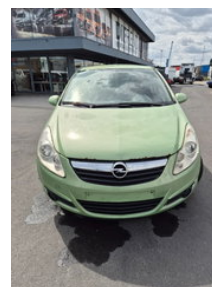

DIFRENT

RENTING & USED TRUCKS

Opel Corsa eco flex

General features

Brand	Opel
Model	Corsa
Subcategory	Coupé
Odometer reading	210.705km
Construction year	2011
Date of first registration	13-01-2011
Color	Green
Condition	Used
Fuel	Petrol
Emission class	Euro 5

Characteristics

Door count

3

Cylinder contents

1.229cc

Opel Corsa eco flex

Technical specifications

Transmission	Manual
--------------	--------

Engine output	69hp
---------------	------

Accessories

- Power steering